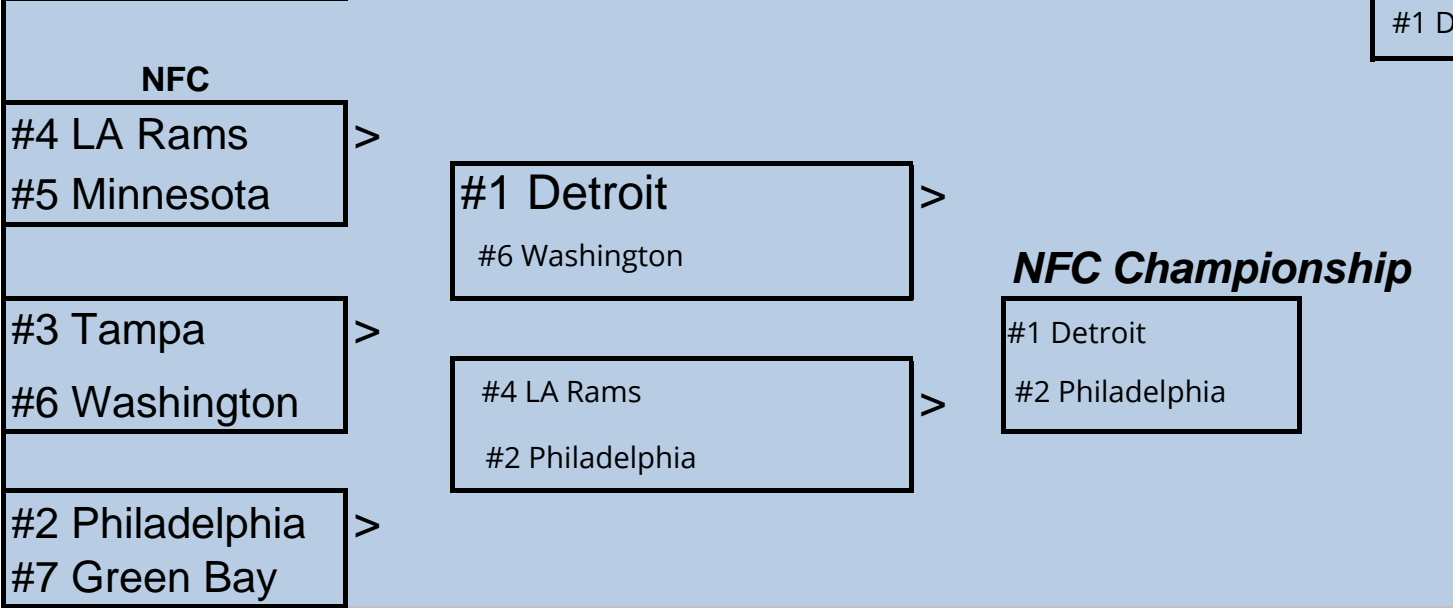

Playoff Bracket

The 2024-25 NFL Playoffs

	40 pts each	80 pts each	160 pts each	400 pts
	Bracket Points >			