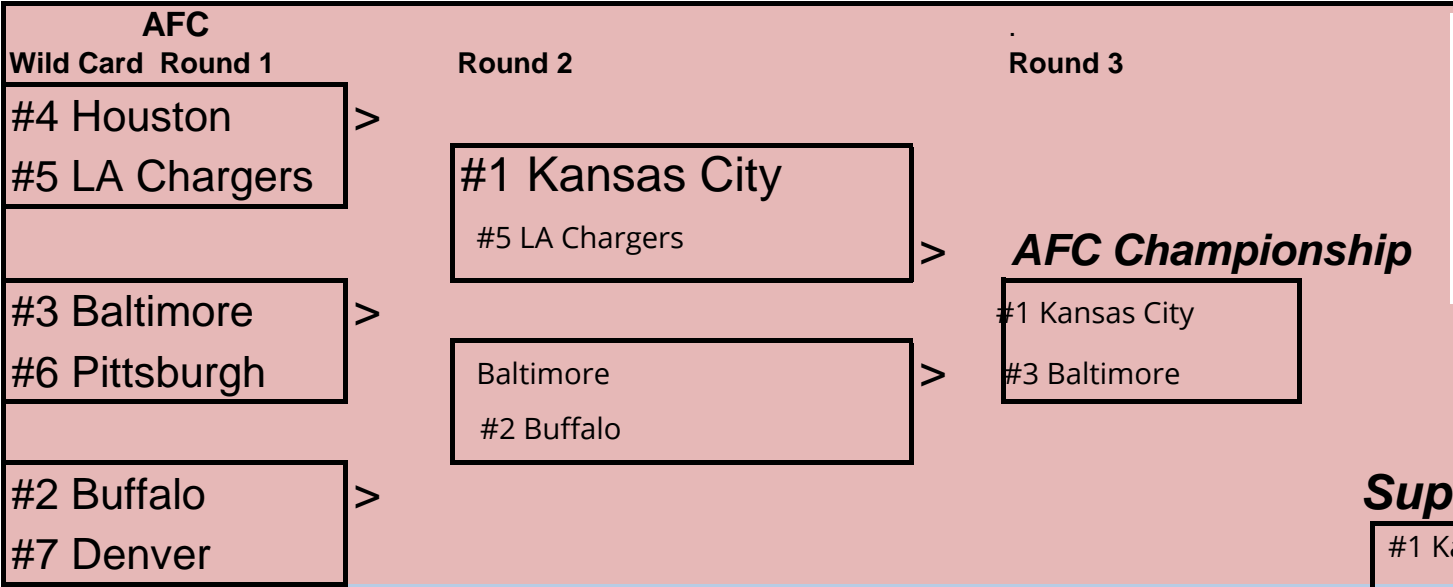

Playoff Bracket

The 2024-25 NFL Playoffs

	40 pts each	80 pts each	160 pts each	400 pts
	Bracket Points >			