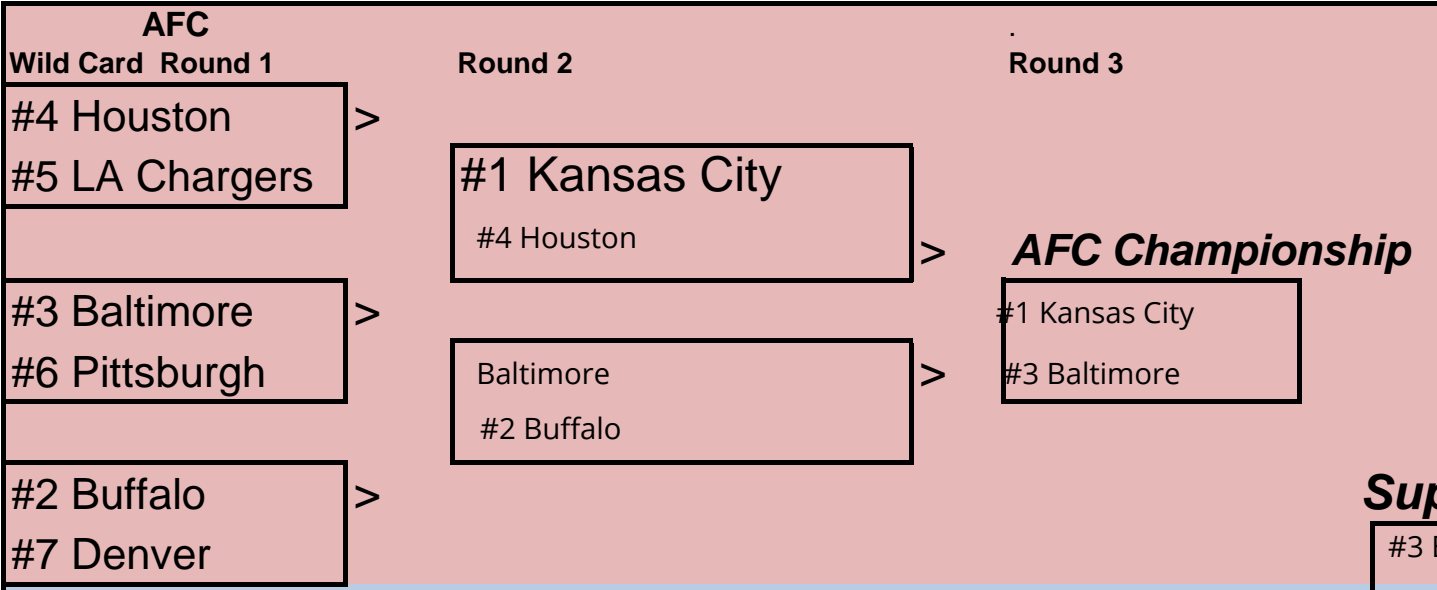

Playoff Bracket

The 2024-25 NFL Playoffs

	40 pts each	80 pts each	160 pts each	400 pts
	Bracket Points	> 280		