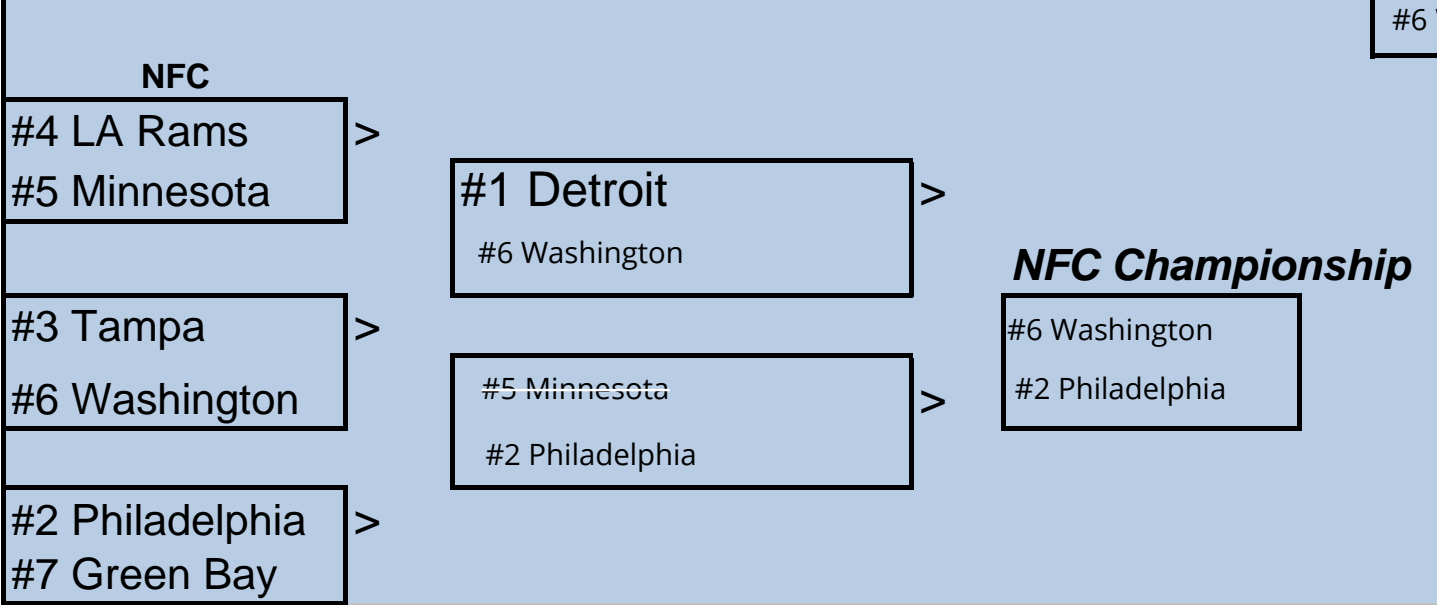

Playoff Bracket

The 2024-25 NFL Playoffs

	40 pts each	80 pts each	160 pts each	400 pts
	Bracket Points	> 280		