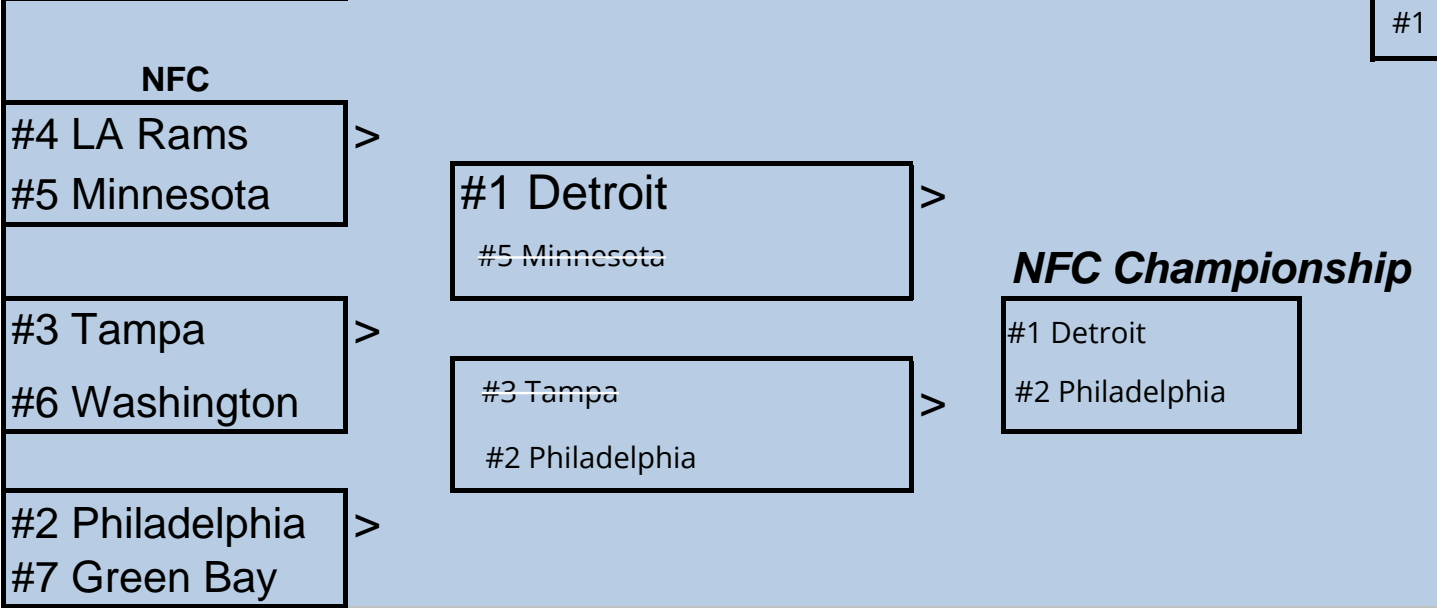

# Playoff Bracket

# The 2024-25 NFL Playoffs

	<b>40 pts each</b>	<b>80 pts each</b>	<b>160 pts each</b>	<b>400 pts</b>
	Bracket Points	> 200		