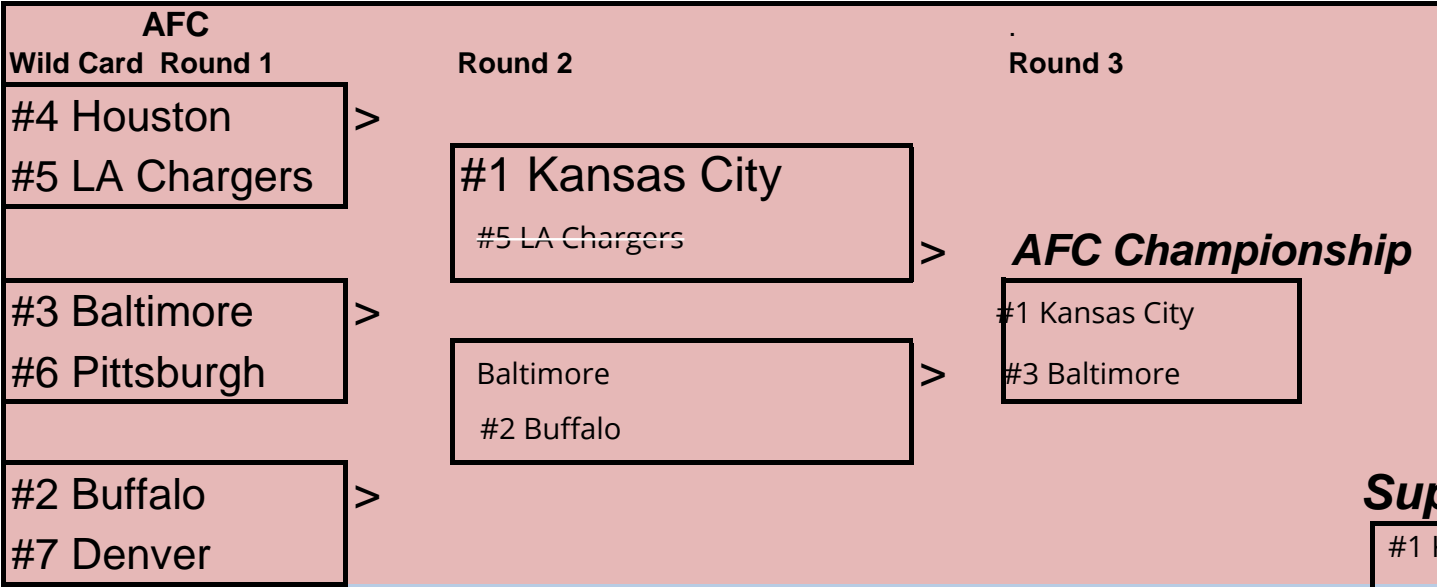

# Playoff Bracket

# The 2024-25 NFL Playoffs

	<b>40 pts each</b>	<b>80 pts each</b>	<b>160 pts each</b>	<b>400 pts</b>
	Bracket Points	> 200		