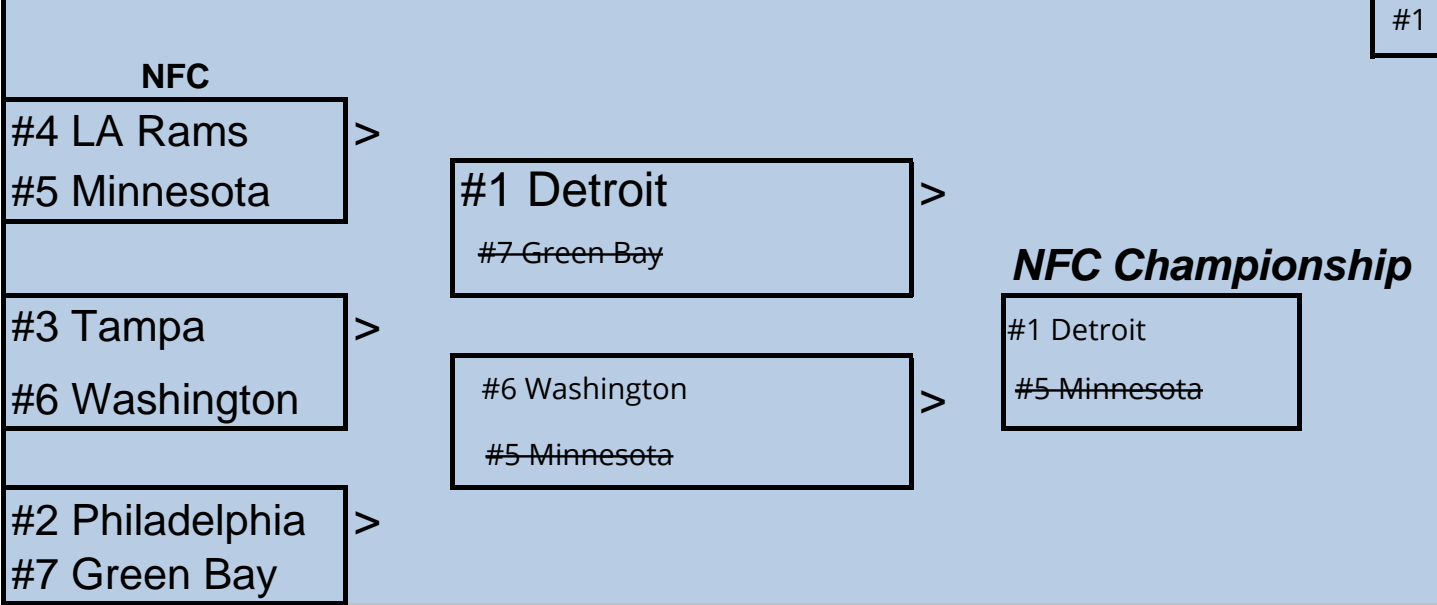

# Playoff Bracket

# The 2024-25 NFL Playoffs

	<b>40 pts each</b>	<b>80 pts each</b>	<b>160 pts each</b>	<b>400 pts</b>
	Bracket Points	> 200		