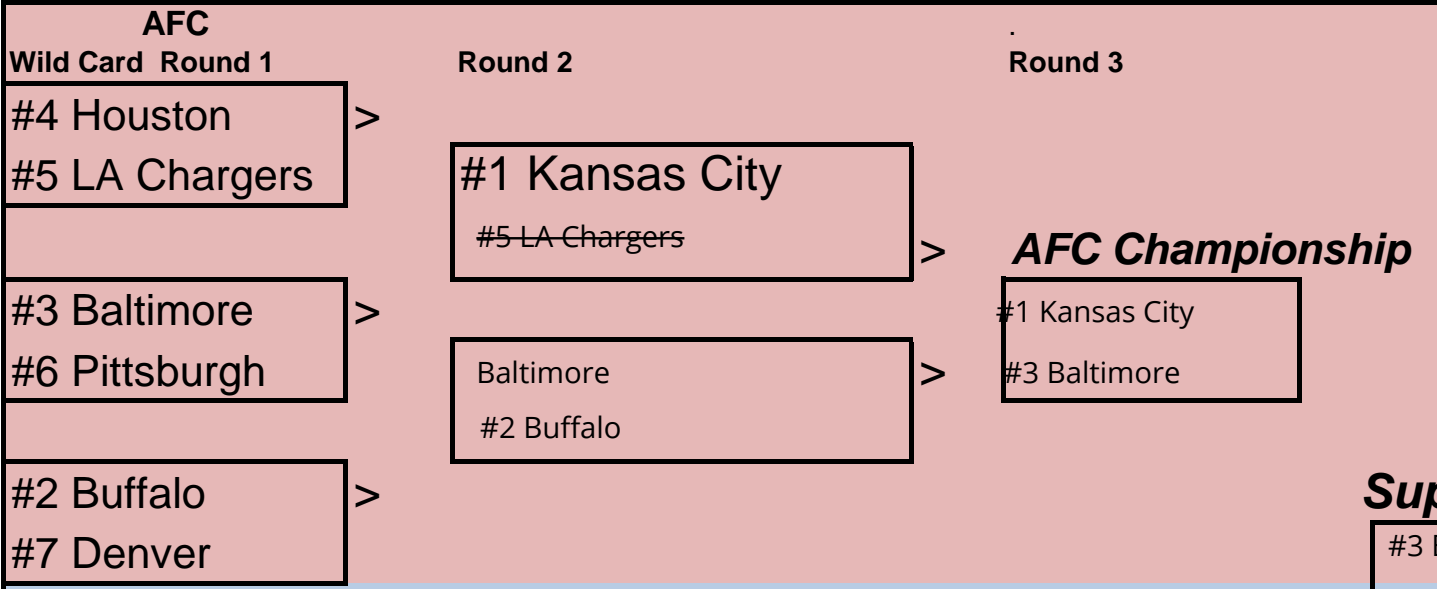

# Playoff Bracket

# The 2024-25 NFL Playoffs

	<b>40 pts each</b>	<b>80 pts each</b>	<b>160 pts each</b>	<b>400 pts</b>
	Bracket Points	> 200		