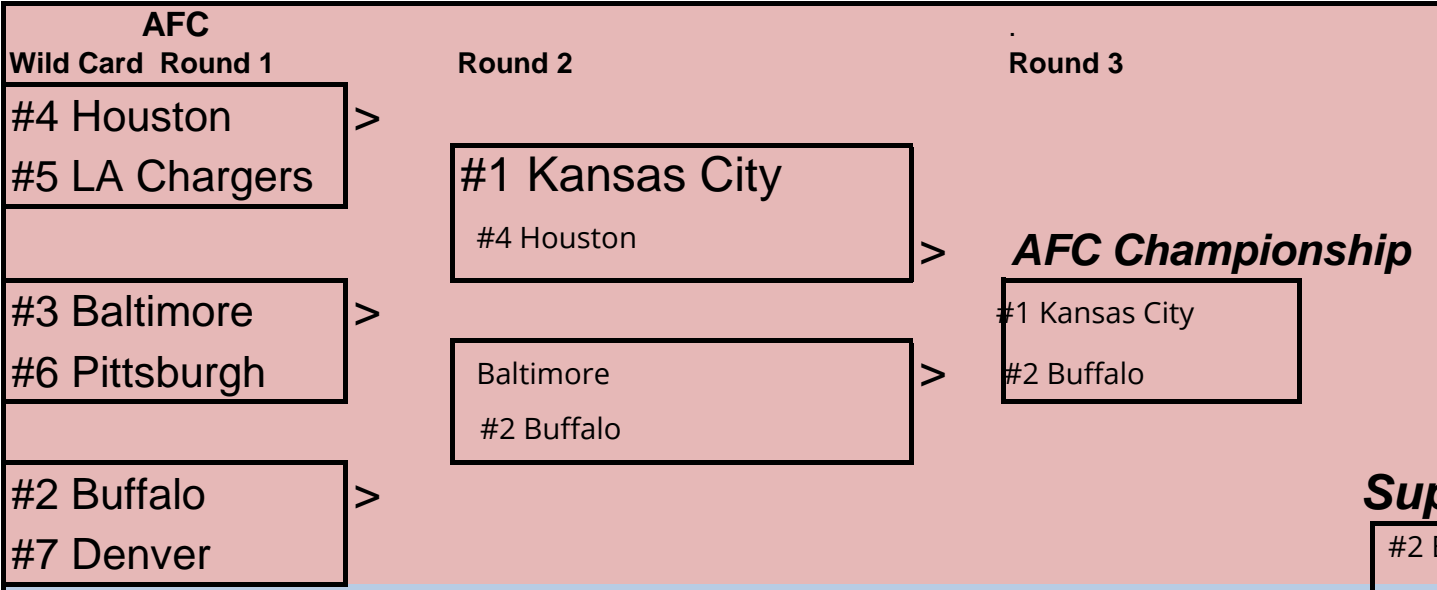

Playoff Bracket

The 2024-25 NFL Playoffs

	40 pts each	80 pts each	160 pts each	400 pts
	Bracket Points	> 240		