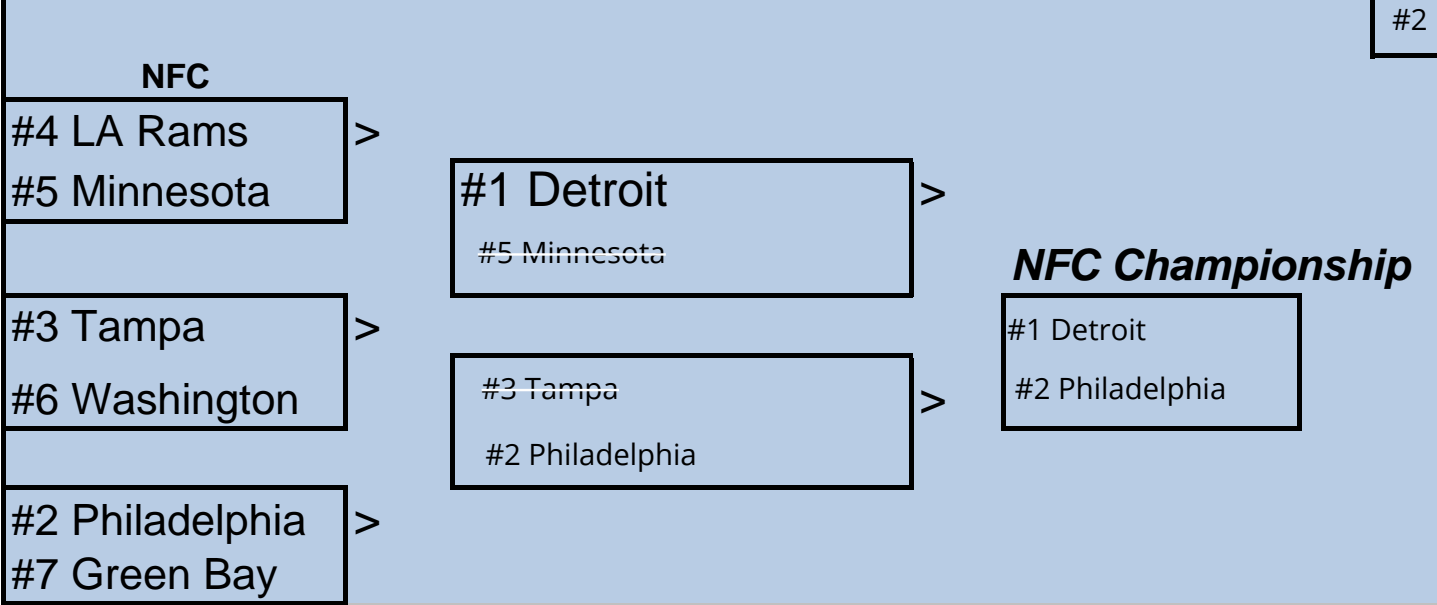

Playoff Bracket

The 2024-25 NFL Playoffs

	40 pts each	80 pts each	160 pts each	400 pts
	Bracket Points	> 240		