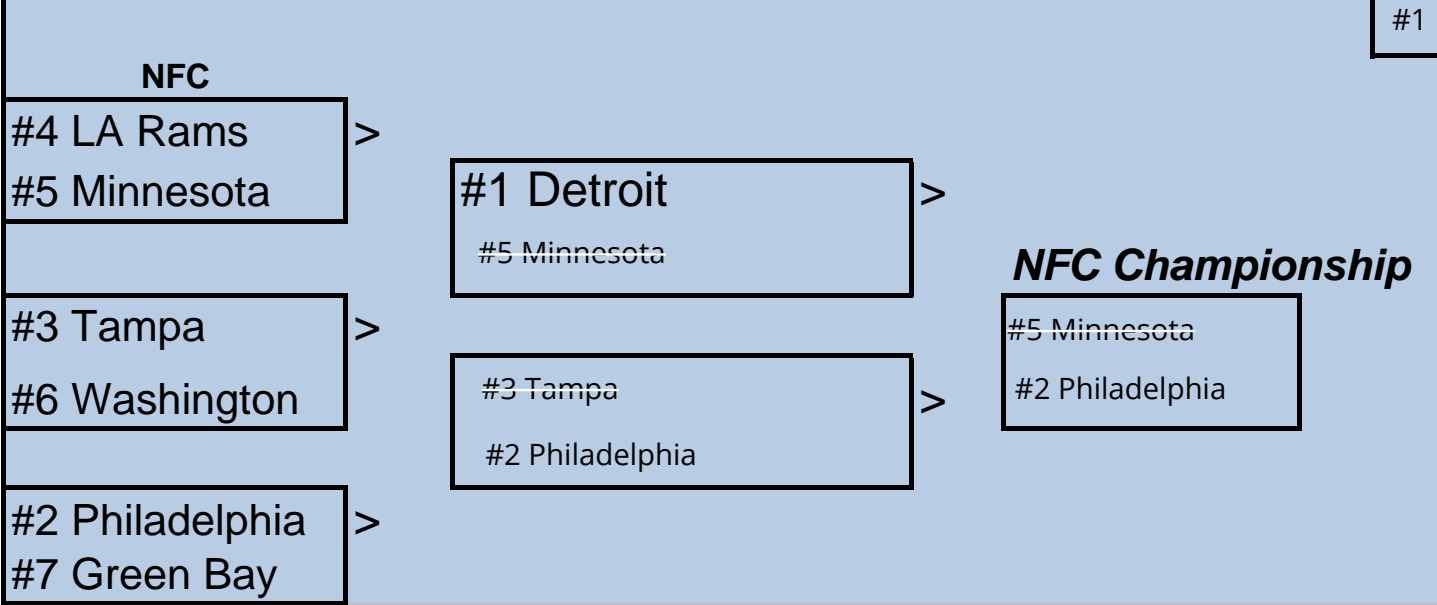

# Playoff Bracket

# The 2024-25 NFL Playoffs

	<b>40 pts each</b>	<b>80 pts each</b>	<b>160 pts each</b>	<b>400 pts</b>
	Bracket Points	> 200		