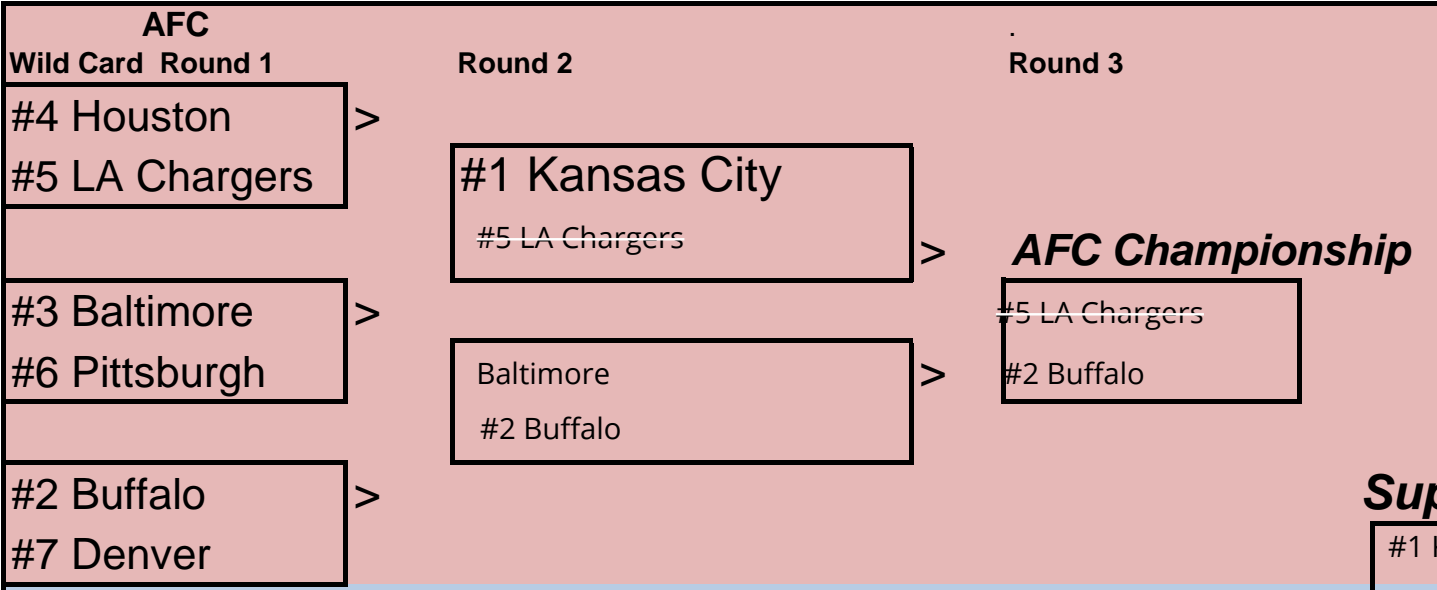

# Playoff Bracket

# The 2024-25 NFL Playoffs

	<b>40 pts each</b>	<b>80 pts each</b>	<b>160 pts each</b>	<b>400 pts</b>
	Bracket Points	> 200		