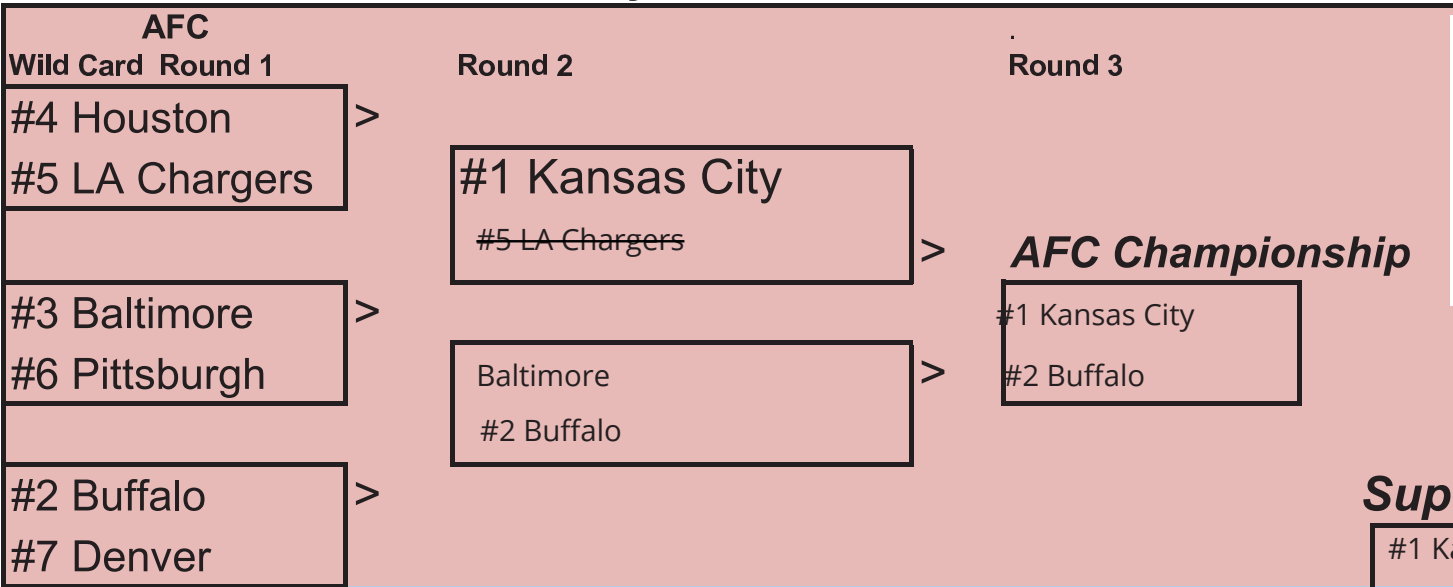

Playoff Bracket

The 2024-25 NFL Playoffs

	40 pts each	80 pts each	160 pts each	400 pts
--	--------------------	--------------------	---------------------	----------------

Bracket Points	> 240
----------------	-------