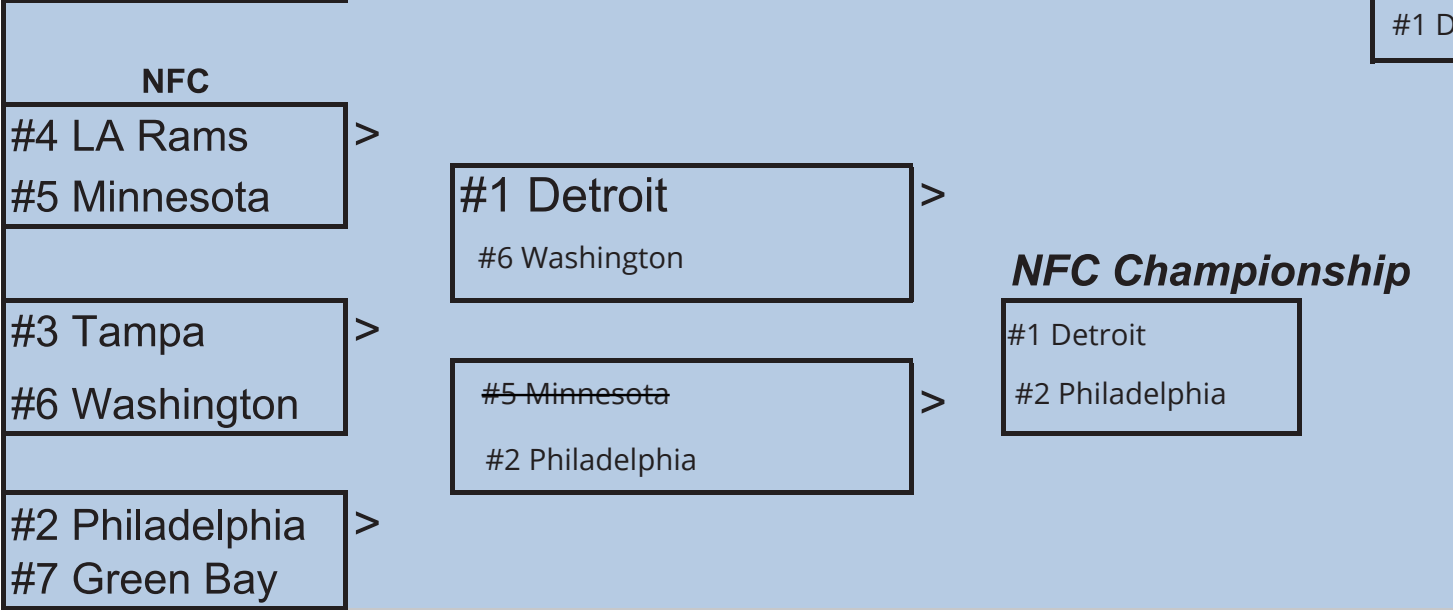

Playoff Bracket

The 2024-25 NFL Playoffs

	40 pts each	80 pts each	160 pts each	400 pts
--	--------------------	--------------------	---------------------	----------------

Bracket Points	> 240
----------------	-------