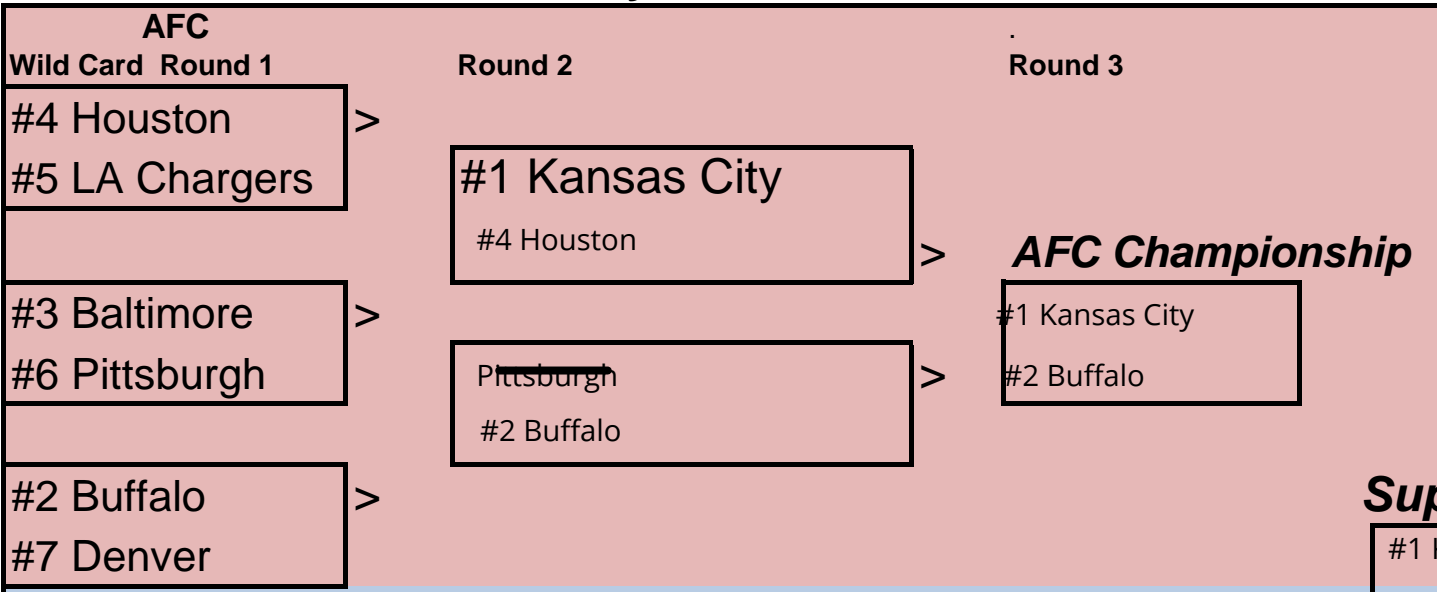

Playoff Bracket

The 2024-25 NFL Playoffs

	40 pts each	80 pts each	160 pts each	400 pts
	Bracket Points	> 240		