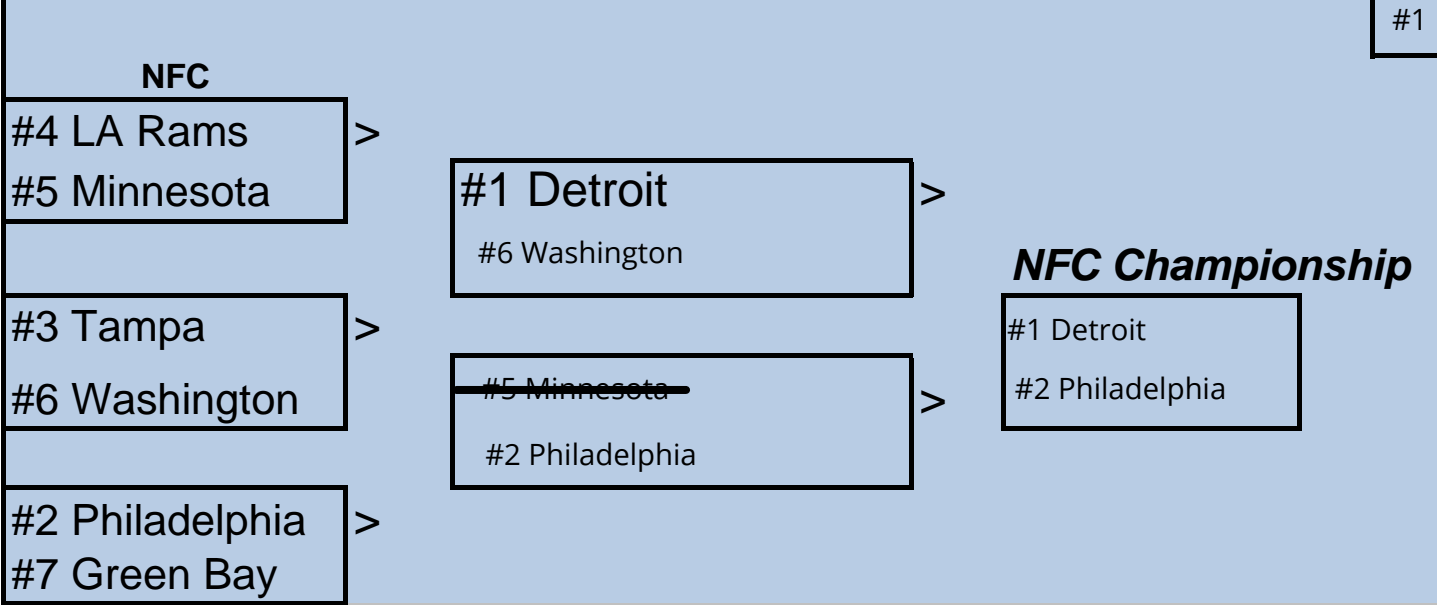

Playoff Bracket

The 2024-25 NFL Playoffs

	40 pts each	80 pts each	160 pts each	400 pts
	Bracket Points	> 240		