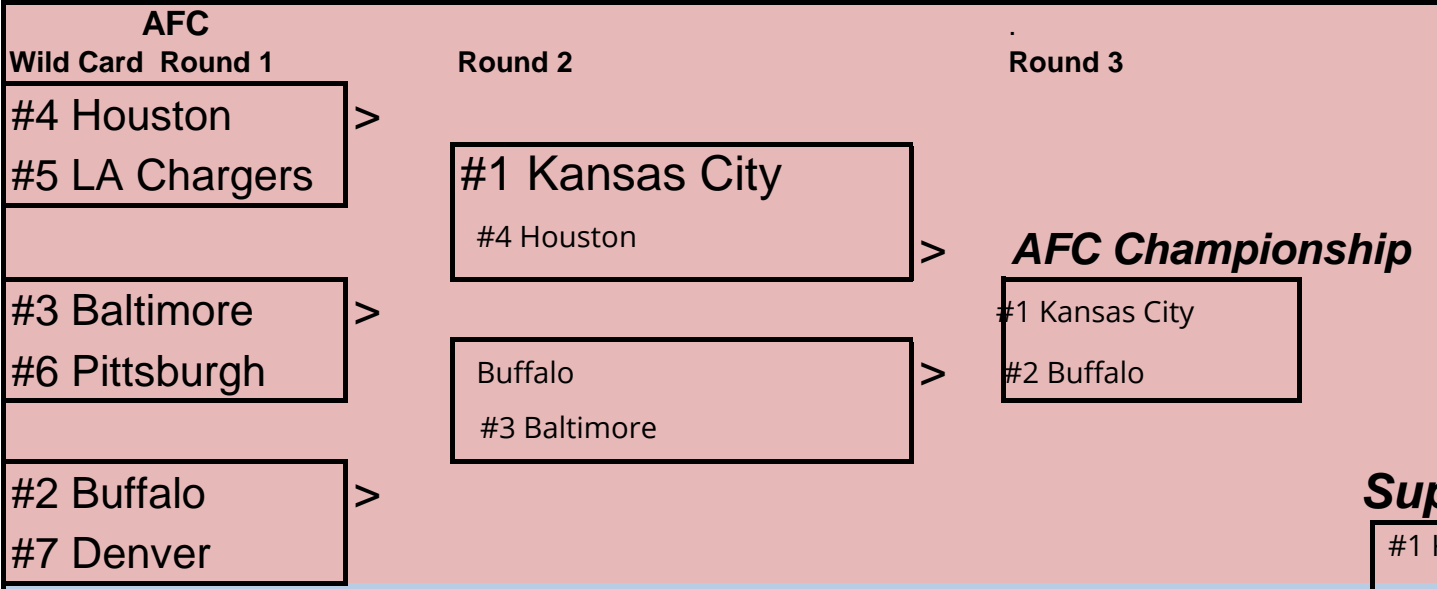

NAME > Kim Biddlecom

Playoff Bracket

The 2024-25 NFL Playoffs

	40 pts each	80 pts each	160 pts each	400 pts
	Bracket Points	> 240		