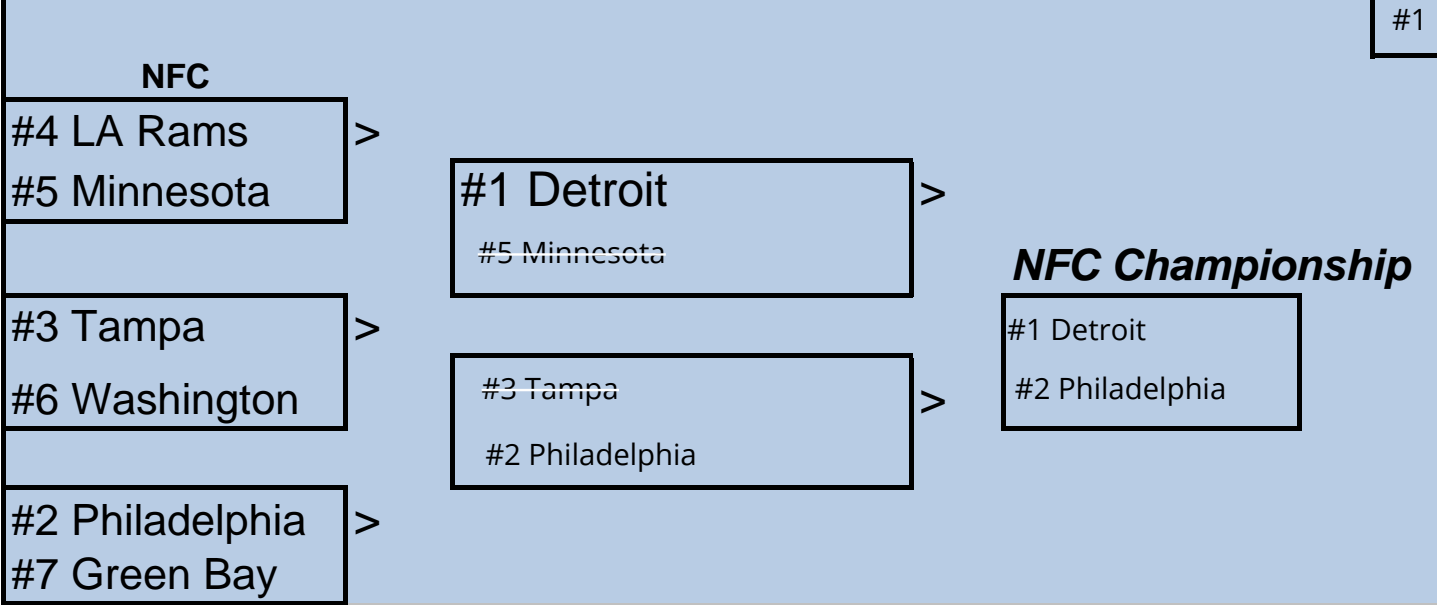

NAME > Kim Biddlecom

Playoff Bracket

The 2024-25 NFL Playoffs

	40 pts each	80 pts each	160 pts each	400 pts
	Bracket Points	> 240		