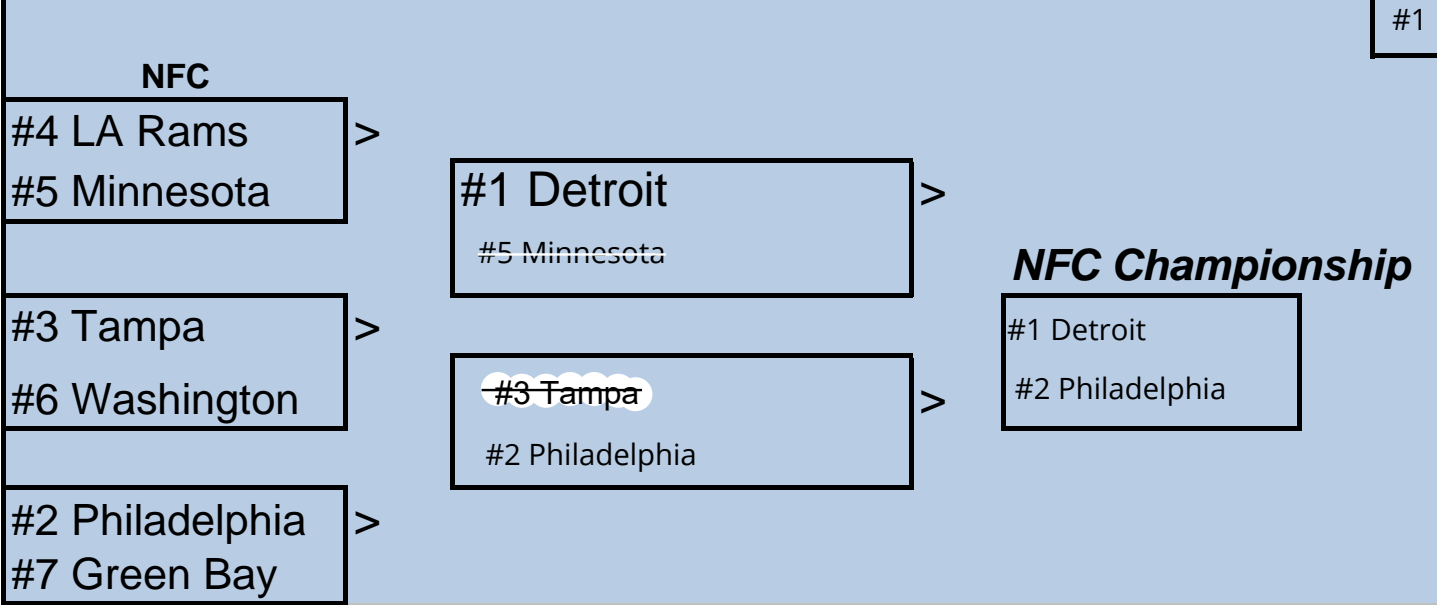

Playoff Bracket

The 2024-25 NFL Playoffs

	40 pts each	80 pts each	160 pts each	400 pts
	Bracket Points	> 240		