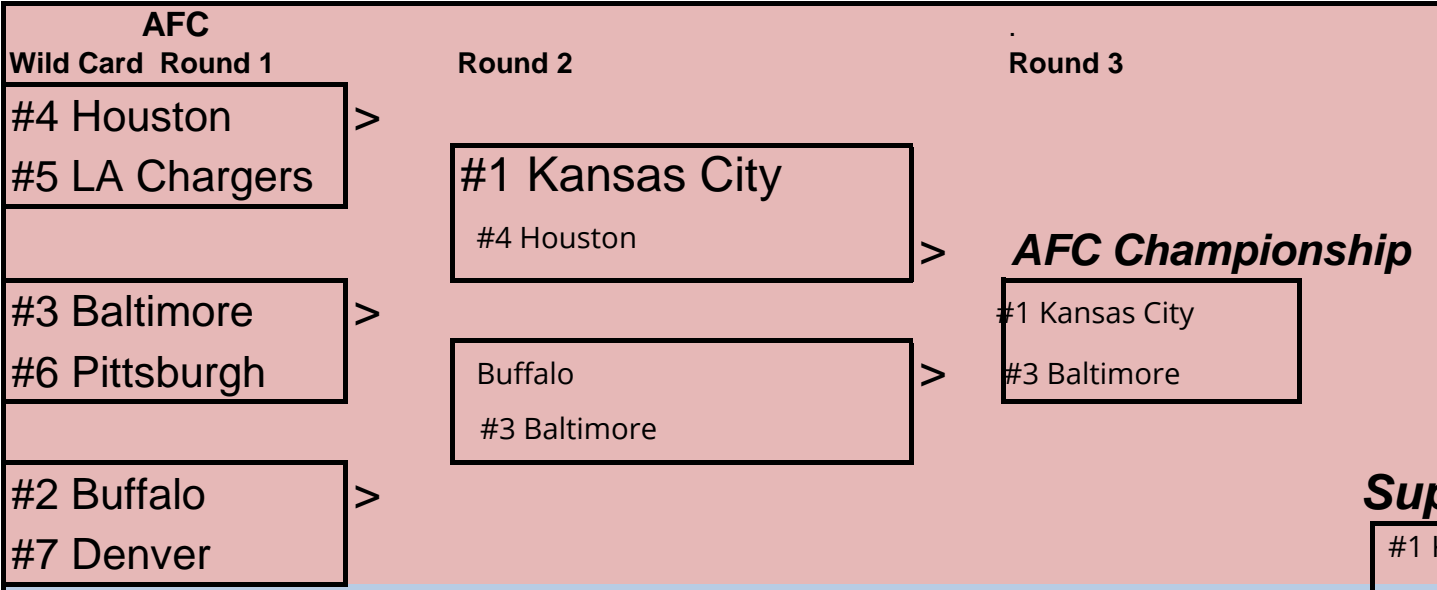

Playoff Bracket

The 2024-25 NFL Playoffs

	40 pts each	80 pts each	160 pts each	400 pts
	Bracket Points	> 240		